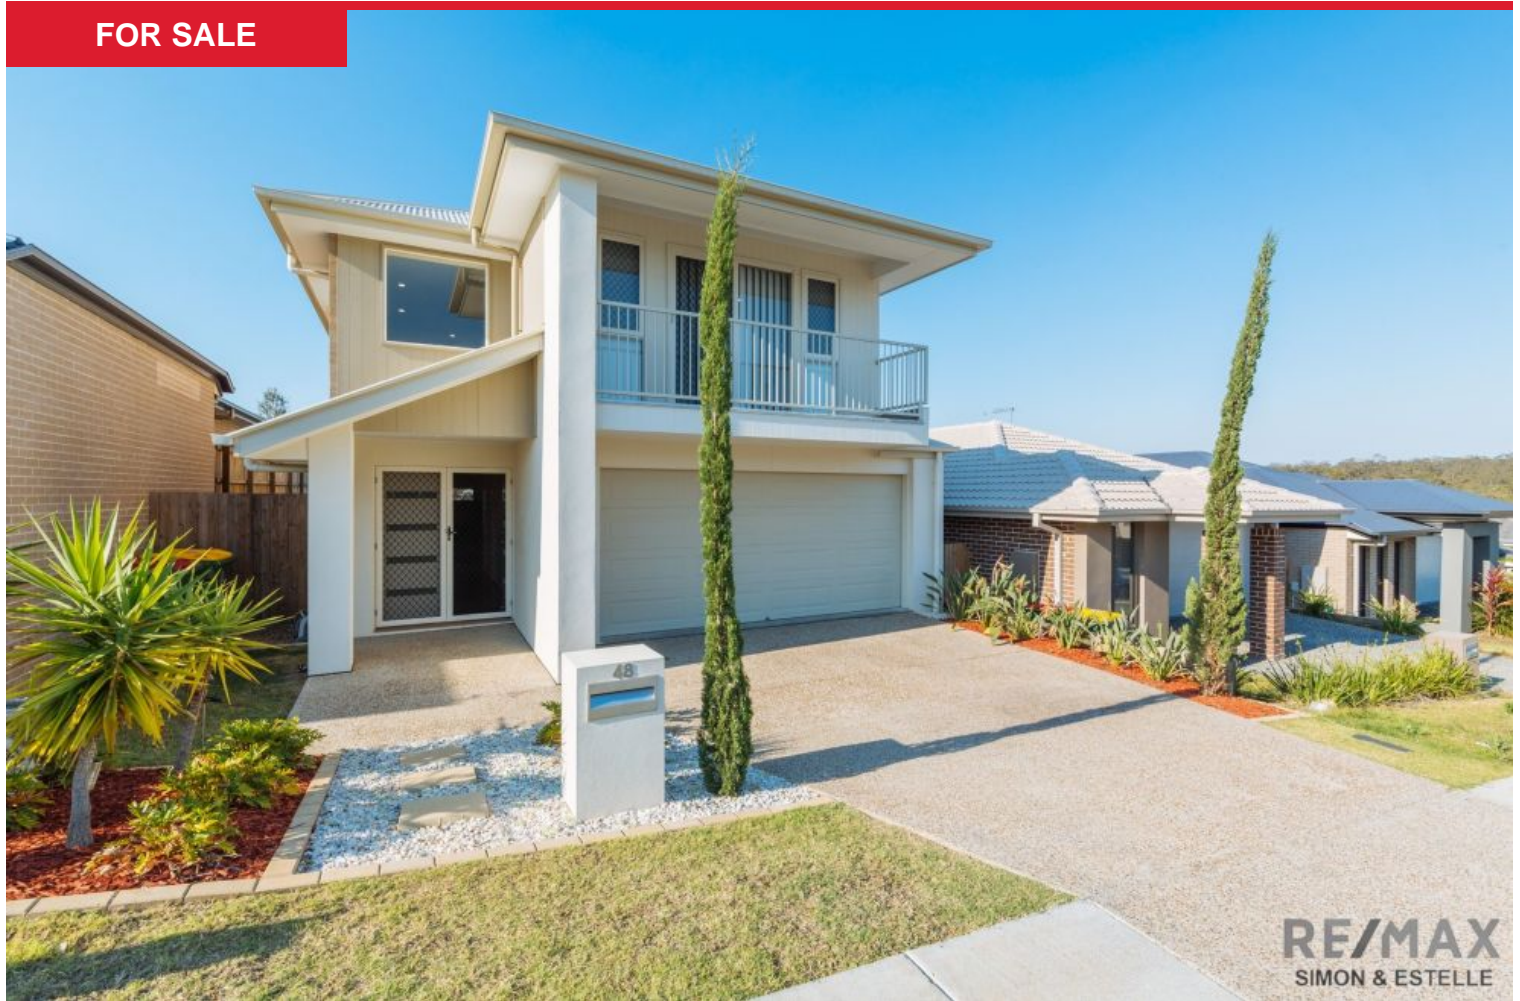

FOR SALE

RE/MAX
SIMON & ESTELLE

48 Jersey Crescent, Springfield Lakes

4 2 2

**** OWNERS MUST HAVE THIS SOLD! ****

This lovely double storey home is only 2 years new and located right in the heart of this booming suburb of Springfield Lakes!

With 4 huge bedrooms and 2 living areas offering you plenty of space for your entire family!

You will also enjoy the lifestyle living here as you are within walking distance to the lake and just a short drive to the shops, location amenities, schools, and public transport. Everything is at your fingertips!

Features include:

- Modern design and finishes
- Immaculate condition, only 2 years young
- Four carpeted great size bedro.....

Price: OFFER WELCOME

View: remax.com.au/property-details/20364626

Candy Kuang